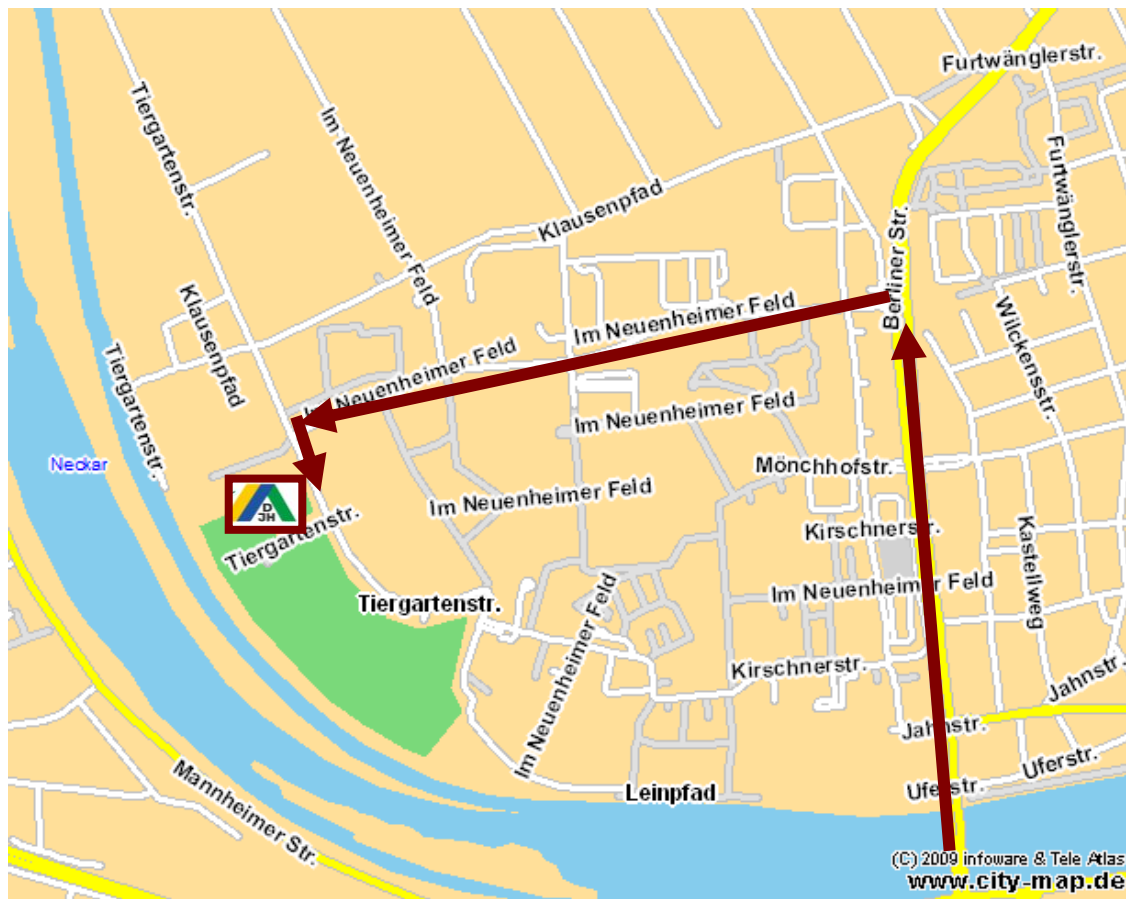

How to find us:

Coming from Frankfurt or Karlsruhe you can reach us via the highway A5 and "Walldorfer Kreuz".

From Mannheim, take the highway A 656.

Follow the signs to "Kopflinik". The hostel is located on "Neuenheimer Feld" in the proximity to several hospitals and parts of the University and next to the zoo.

If you travel by train, take the bus No. 32 at the station in the direction of "Kopflinik" / "Neuenheim" and get off at "Jugendherberge".

Jugendherberge Heidelberg
Tiergartenstraße 5
D 69120 Heidelberg